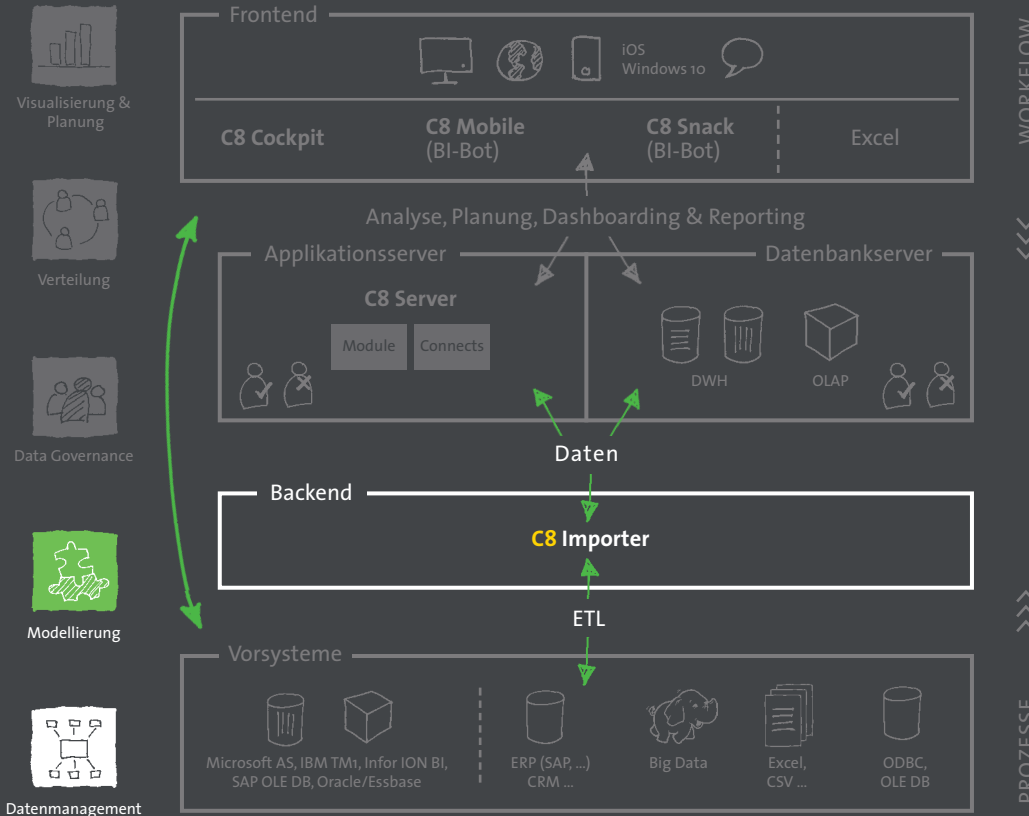

CSP C8

Skalierbare BI-Lösungen für alle Anforderungen!

Unsere leistungsstarke BI-Plattform CSP C8 passt sich flexibel Ihren Anforderungen und Vorsystemen an:

- → **C8 Cockpit / Consumer / Viewer**
  Frontend für alle Benutzer-Typen
- → **C8 Mobile Consumer / Viewer**
  Native Mobile App für iOS und Windows 10
- → **C8 Snack**
  Reporting on Demand via Messenger oder C8 Mobile
- → **C8 Server**
  Zentrales Trägersystem

- **Editionen**
  Tragfähigkeit und Funktionalität – passend zu Ihrer BI Applikation

- **Module**
  Plan, Export, Maps

- **Connects**
  Datenbankverbindung (SAP/RDBMS/OLAP)

→ **C8 Importer**
Power-ETL-Tool

ATVISIO
CONSULT

Cubeware-Partner:

ATVISIO Consult GmbH
Wiesbaden · Düsseldorf · Kaiserslautern
+49 (0)631 414014-0 · kontakt@atvisio.de

Cubeware hilft Ihnen, alle relevanten Daten und Informationen zu bündeln und in entscheidungsfähiger Form jederzeit, online wie offline, möglichst vielen Anwendern zur Verfügung zu stellen. Für Führungskräfte und prozessausführende Mitarbeiter. Über 4.000 Kunden vertrauen auf Cubeware. Lassen Sie sich von zahlreichen Projekten überzeugen: www.cubeware.com/referenzen

Make decisions!